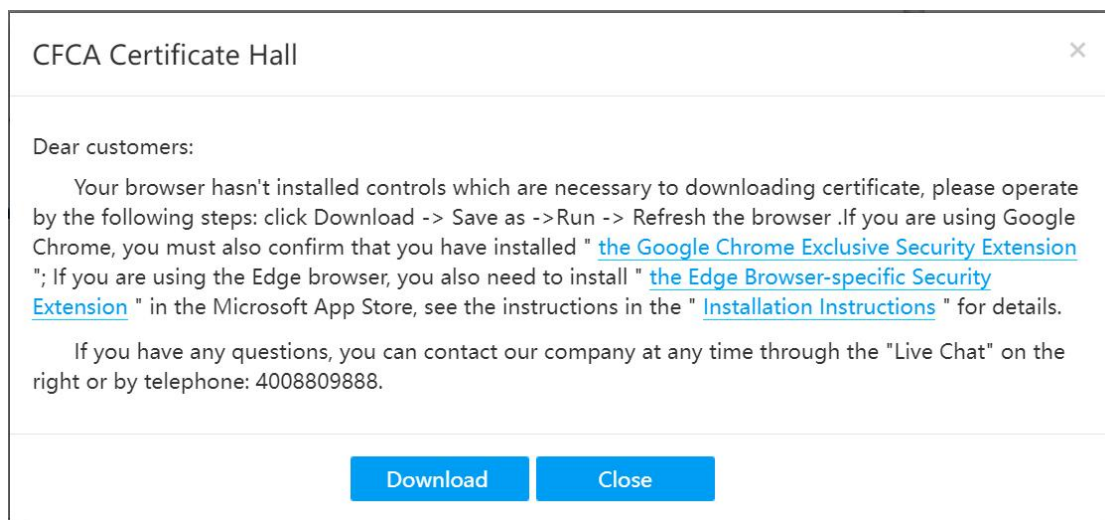

# 1 Operating environment

- IE Kernel Browser

IE6-IE11 , 360. Sogou Browser

- Non IE kernel browser

Edge88、Chrome88、Firefox60Browser version and above

## 2 IE kernel browser (360, Sogou, IE) exclusive installation steps

Click controls Download and install them, refresh your browser.

## 3 Google Chrome exclusive installation steps

Step 1: Click Download Control and install.

Step 2: Download "the Google Chrome Exclusive Security Extension".

Step 3: Open the upper right corner of Google Chrome... and click to open "Extensions" - "Manage Extensions".