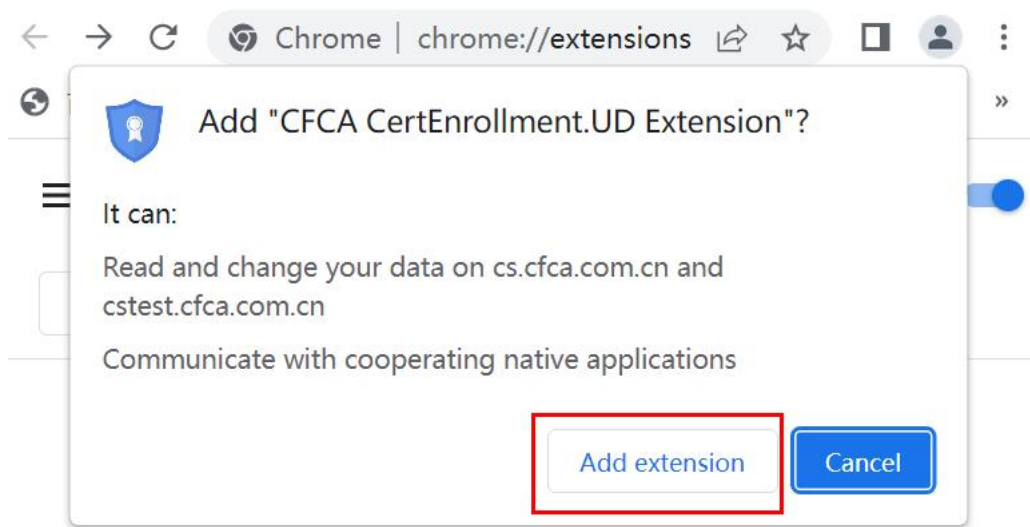

## 2 IE kernel browser (360, Sogou, IE) exclusive installation steps

Click controls Download and install them, refresh your browser.

## 3 Google Chrome exclusive installation steps

Step 1: Click Download Control and install.

Step 2: Download "the Google Chrome Exclusive Security Extension".

Step 3: Open the upper right corner of Google Chrome... and click to open "Extensions" - "Manage Extensions".

Step 4: Activate "developer mode" and drag the file  onto the Google Chrome page as shown

in the following figure.

Step 5: Click on "Add Extension".

Find extensions and themes in the [Chrome Web Store](#)

Step 6: Seeing the added extension in the management extension program indicates successful installation.