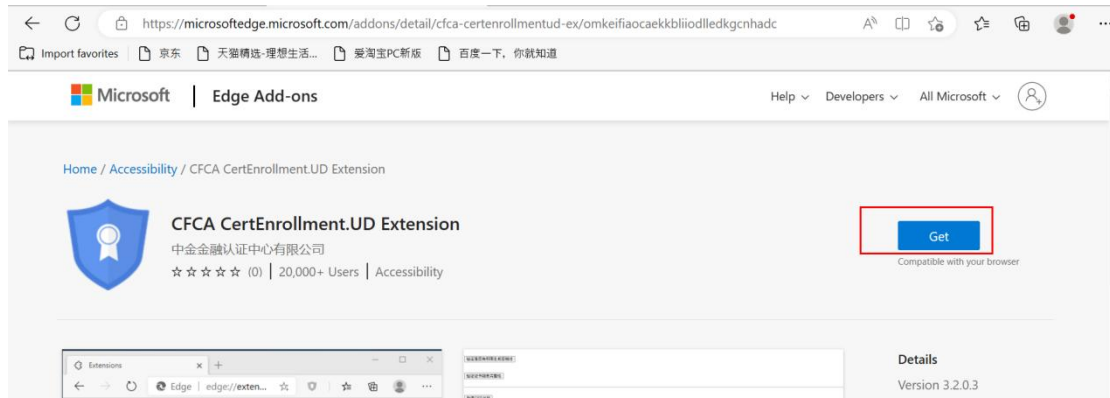

## 3 Google Chrome exclusive installation steps

Step 1: Click Download Control and install.

Step 2: Download "the Google Chrome Exclusive Security Extension".

Step 3: Open the upper right corner of Google Chrome... and click to open "Extensions" - "Manage Extensions".

Step 4: Activate "developer mode" and drag the file  onto the Google Chrome page as shown

in the following figure.

Step 5: Click on "Add Extension".

Find extensions and themes in the [Chrome Web Store](#)

Step 6: Seeing the added extension in the management extension program indicates successful installation.

## 4 Exclusive installation steps for Edge browser

Step 1: Click Download Control and install.

Step 2: Edge Browser Exclusive Security Extension Download Address:

<https://microsoftedge.microsoft.com/addons/detail/cfca-certrollment-ud-ex/omkeifiaocaekkbliiodlledkgnhadc>, Open the copy URL in Edge browser and click 'Get'.