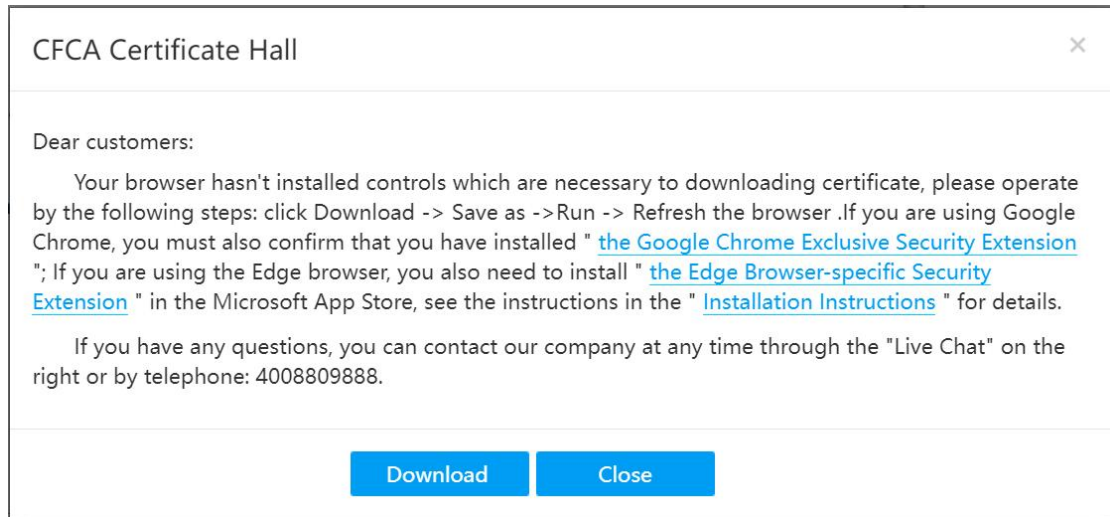

# 1 Operating environment

- IE Kernel Browser

IE6-IE11 , 360. Sogou Browser

- Non IE kernel browser

Edge88、Chrome88、Firefox60Browser version and above

## 3 Google Chrome exclusive installation steps

Step 1: Click Download Control and install.

Step 2: Download "the Google Chrome Exclusive Security Extension".

Step 3: Open the upper right corner of Google Chrome... and click to open "Extensions" - "Manage Extensions".