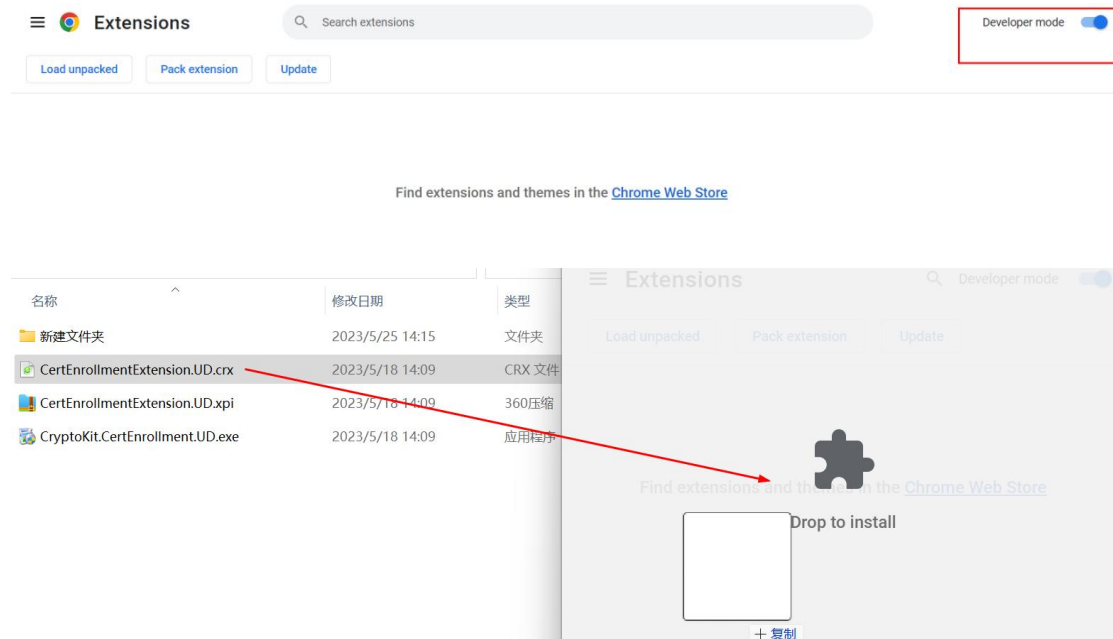

in the following figure.