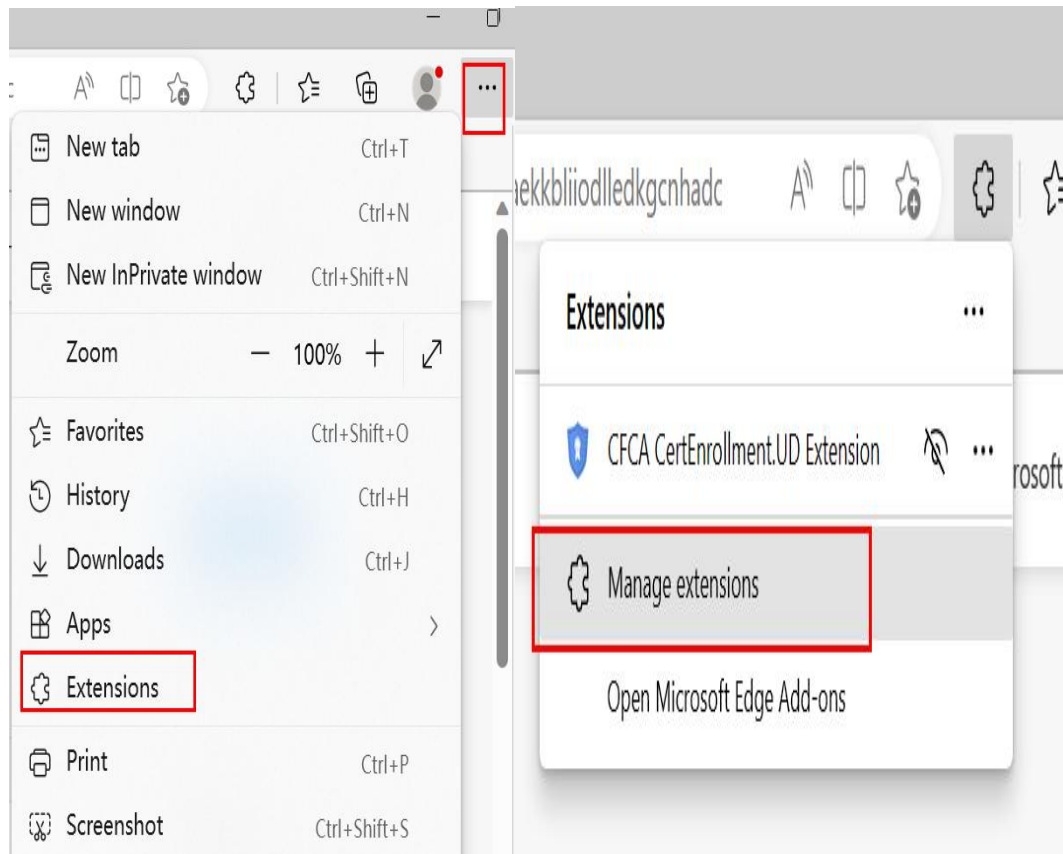

CFCA CertEnrollment.UD Extension has been added to Microsoft Edge

- Manage your extensions by clicking Settings and more > Extensions.

To get your extensions, passwords, history, and more on all your devices, turn on sync. [Microsoft Privacy Statement](#)

[Sign in to sync data](#)