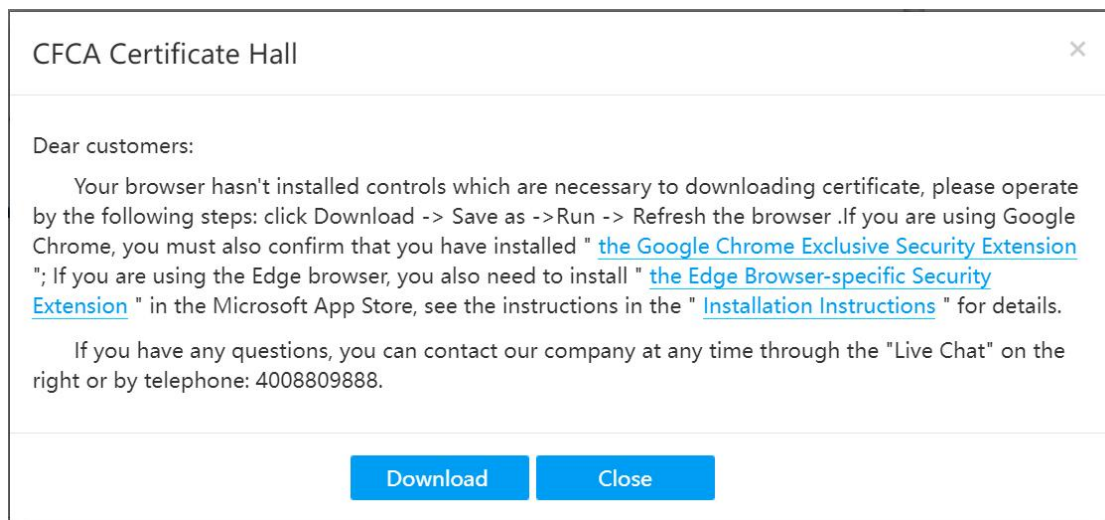

## 3 Google Chrome exclusive installation steps

Step 1: Click Download Control and install.

Step 2: Download "the Google Chrome Exclusive Security Extension".

Step 3: Open the upper right corner of Google Chrome... and click to open "Extensions" - "Manage Extensions".

Step 4: Activate "developer mode" and drag the file  onto the Google Chrome page as shown

in the following figure.

Step 5: Click on "Add Extension".

Find extensions and themes in the [Chrome Web Store](#)

Step 6: Seeing the added extension in the management extension program indicates successful installation.

## 4 Exclusive installation steps for Edge browser

Step 1: Click Download Control and install.

Step 2: Edge Browser Exclusive Security Extension Download Address:

<https://microsoftedge.microsoft.com/addons/detail/cfca-certrollment-ud-ex/omkeifiaocaekkbliiodlledkgnhadc>, Open the copy URL in Edge browser and click 'Get'.