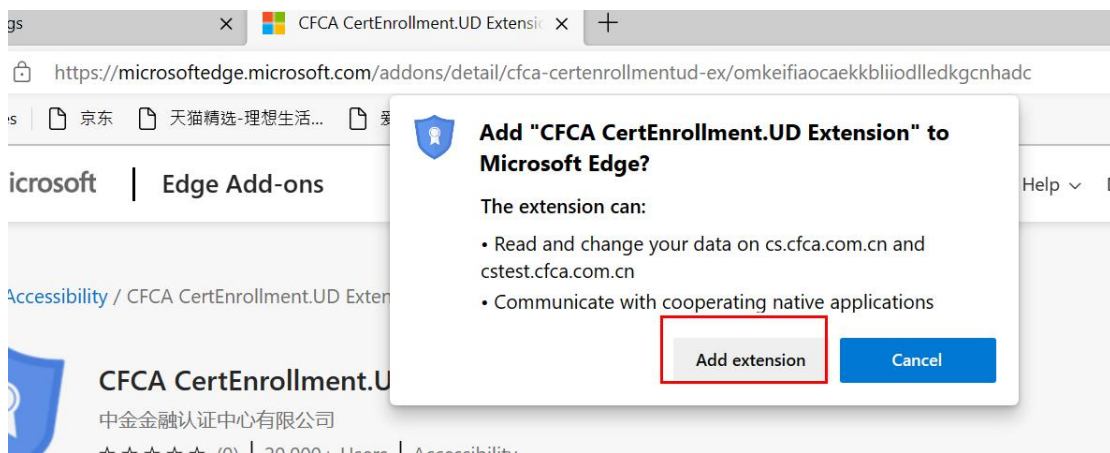

Step 6: Seeing the added extension in the management extension program indicates successful installation.

## 4 Exclusive installation steps for Edge browser

Step 1: Click Download Control and install.

Step 2: Edge Browser Exclusive Security Extension Download Address:

<https://microsoftedge.microsoft.com/addons/detail/cfca-certrollment-ud-ex/omkeifiaocaekkbliiodlledkgnhadc>, Open the copy URL in Edge browser and click 'Get'.

Step 3: Click "Add Extension".

Step 4: The following prompt appears to indicate successful addition, or click on the top right corner of the Edge browser, click on "Extension" - "Manage Extension", and in "Installed Extensions", you can see the following extension program to indicate successful installation.